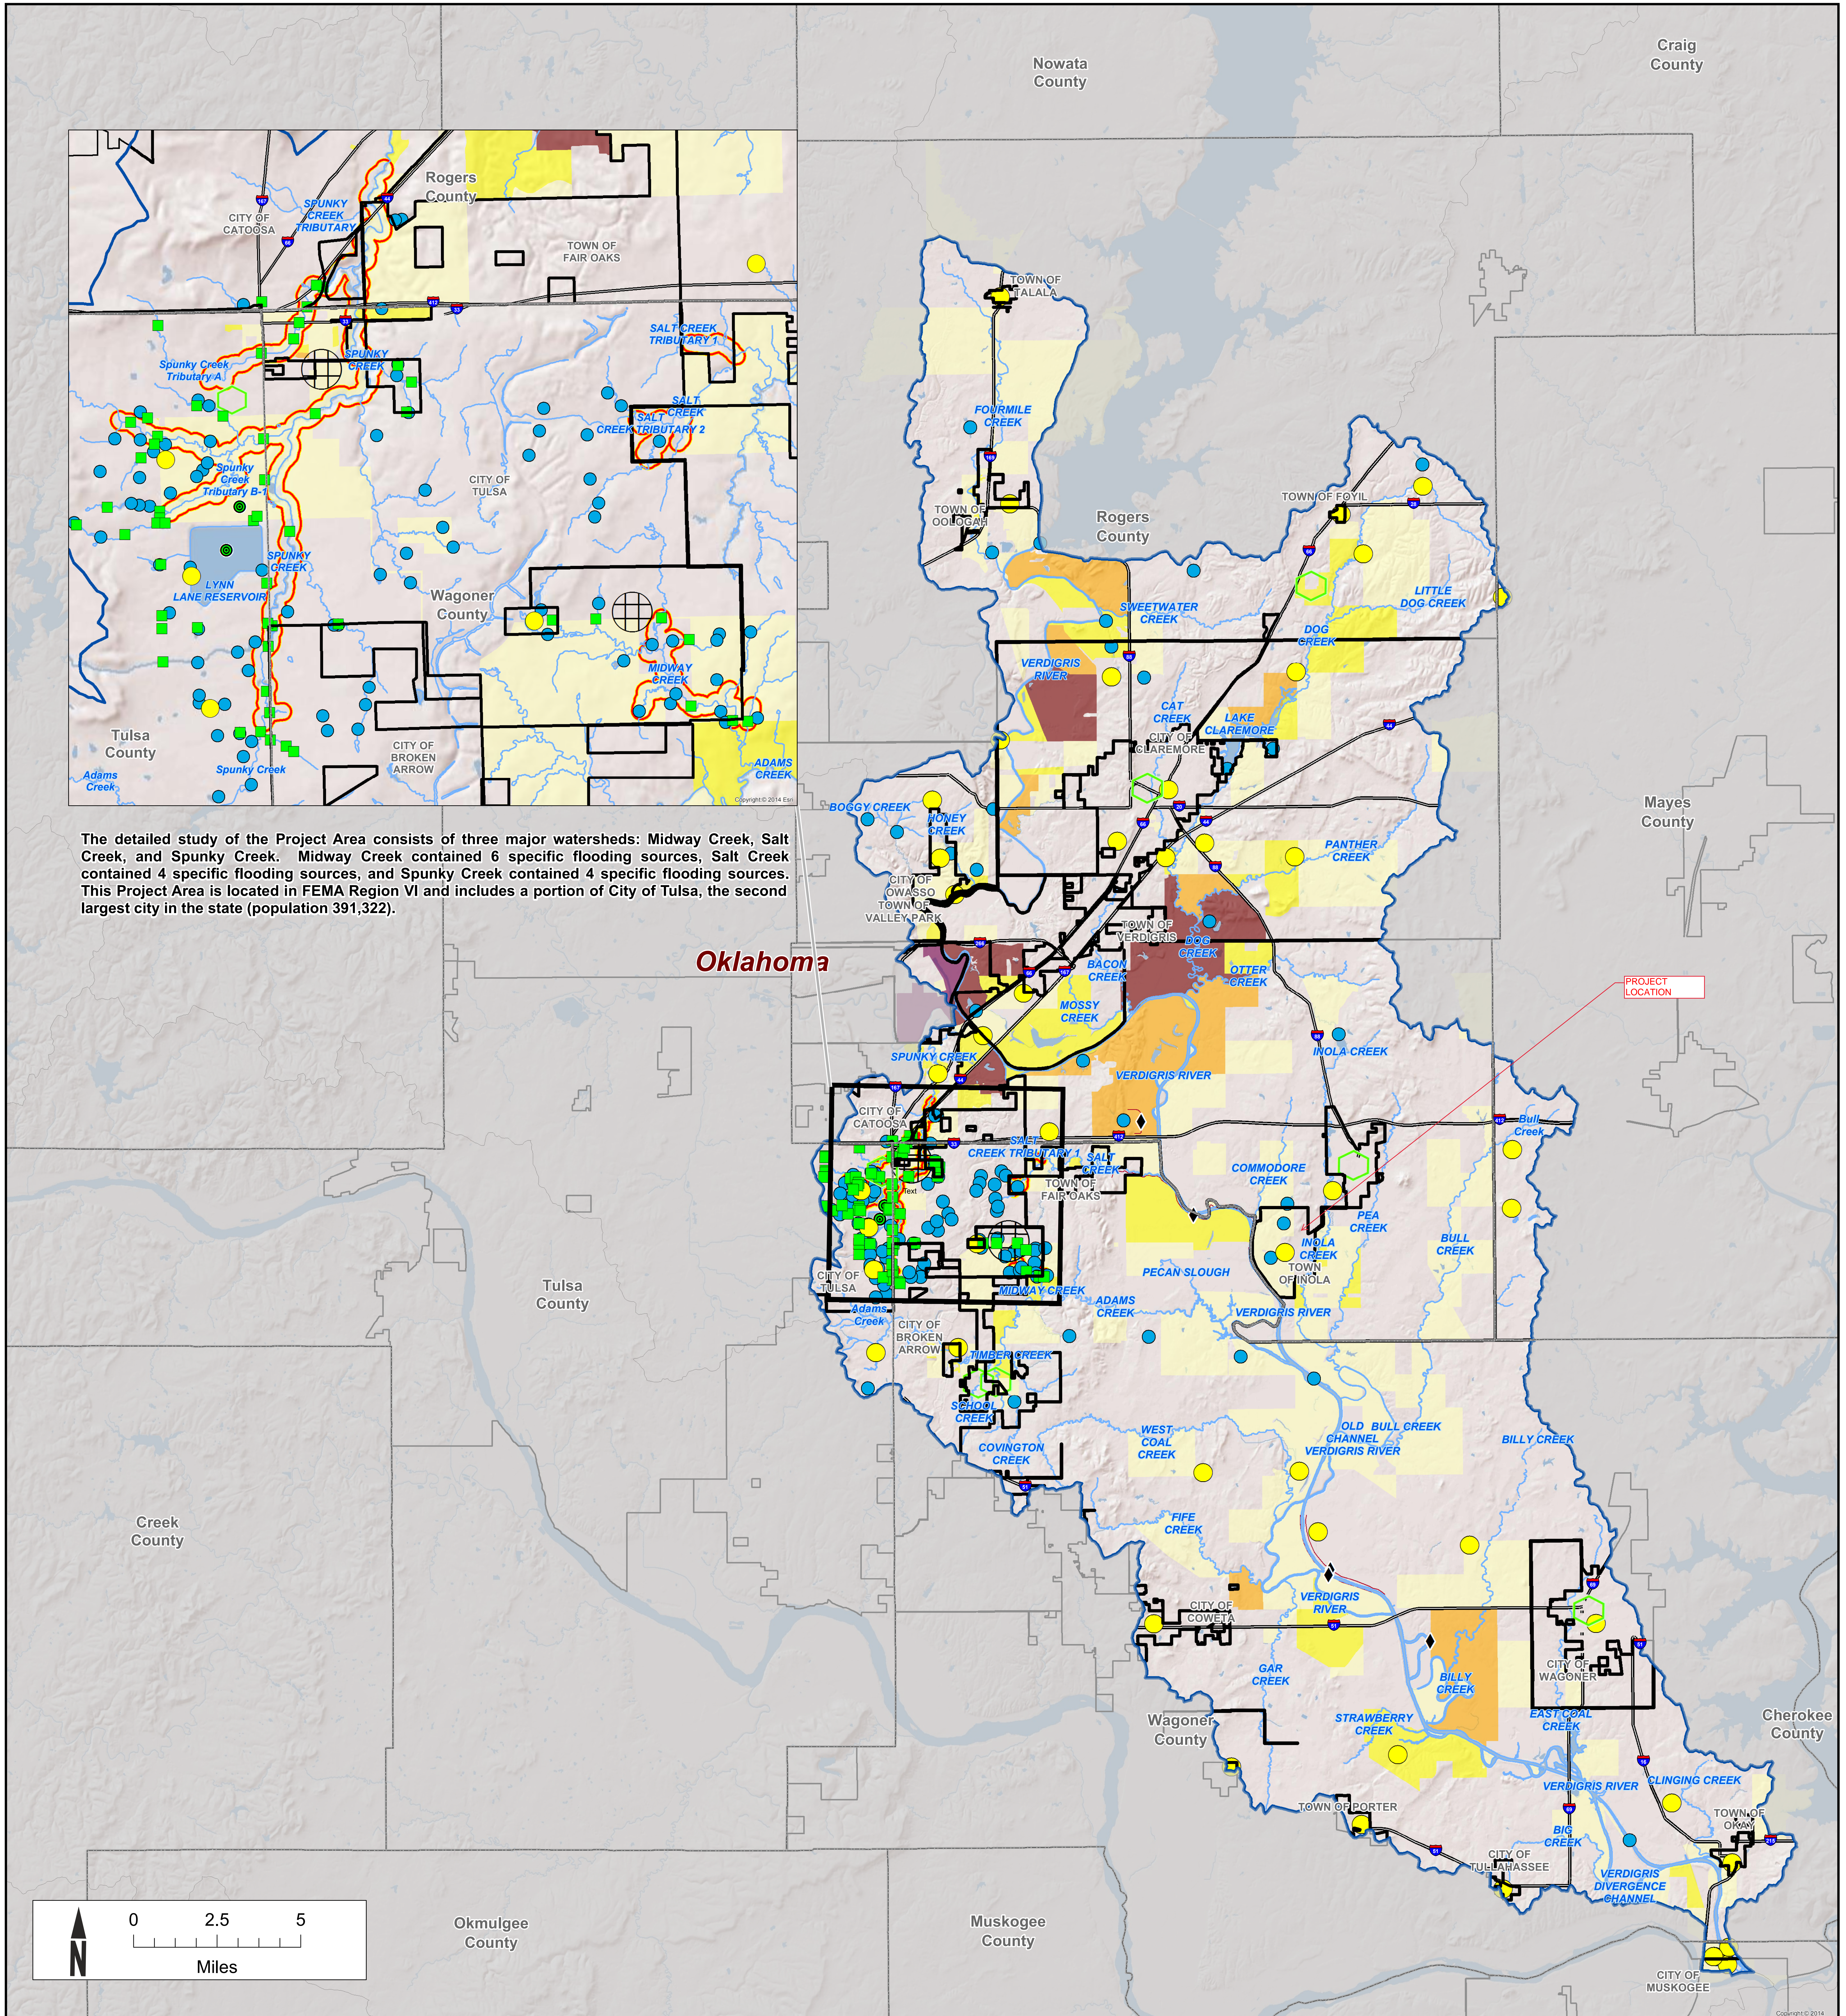

Flood Risk Map: Lower Verdigris, 11070105

MAP SYMBOLOGY

Base Data	Flood Data	Flood Risk	Areas of Mitigation Interest
Corporate Limits	Rivers and Streams	Very Low	Non-Accredited Levees
Major Roads	Restudy Area	Low	Dams
Interstates		Medium	Stream Flow Constrictions
Watershed Boundary		High	Past Claims Hot Spot
State Boundary		Very High	At-Risk Essential Facilities
			Individual Assistance (IA) & Public Assistance (PA) Data
			Significant Land Use Changes (within the past 5 years and looking forward 5 years)