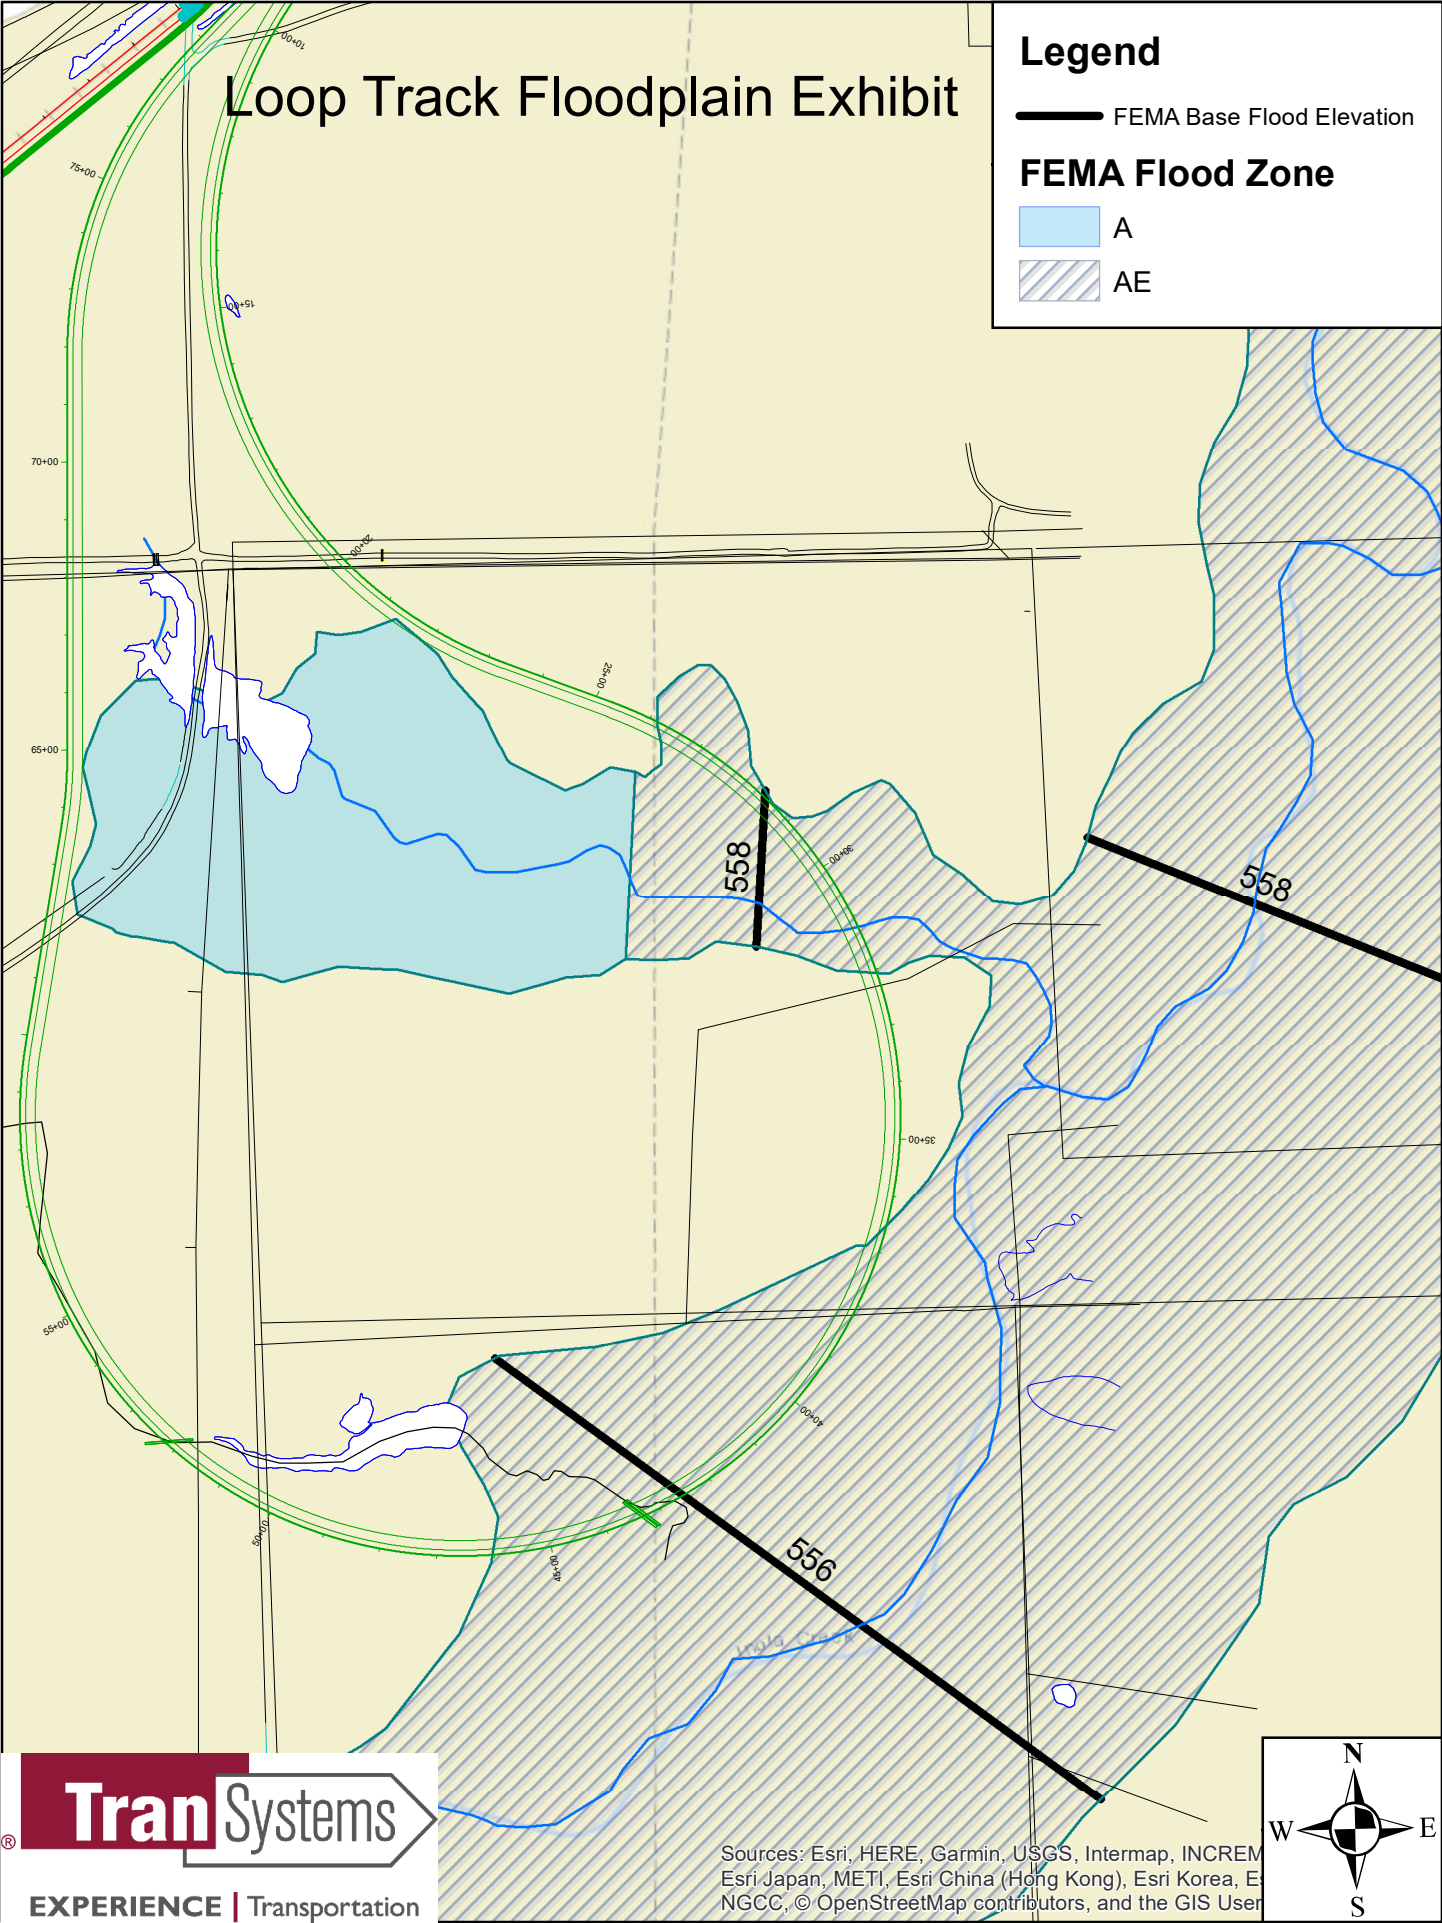

Loop Track Floodplain Exhibit

Legend

— FEMA Base Flood Elevation

FEMA Flood Zone

■ A

▨ AE